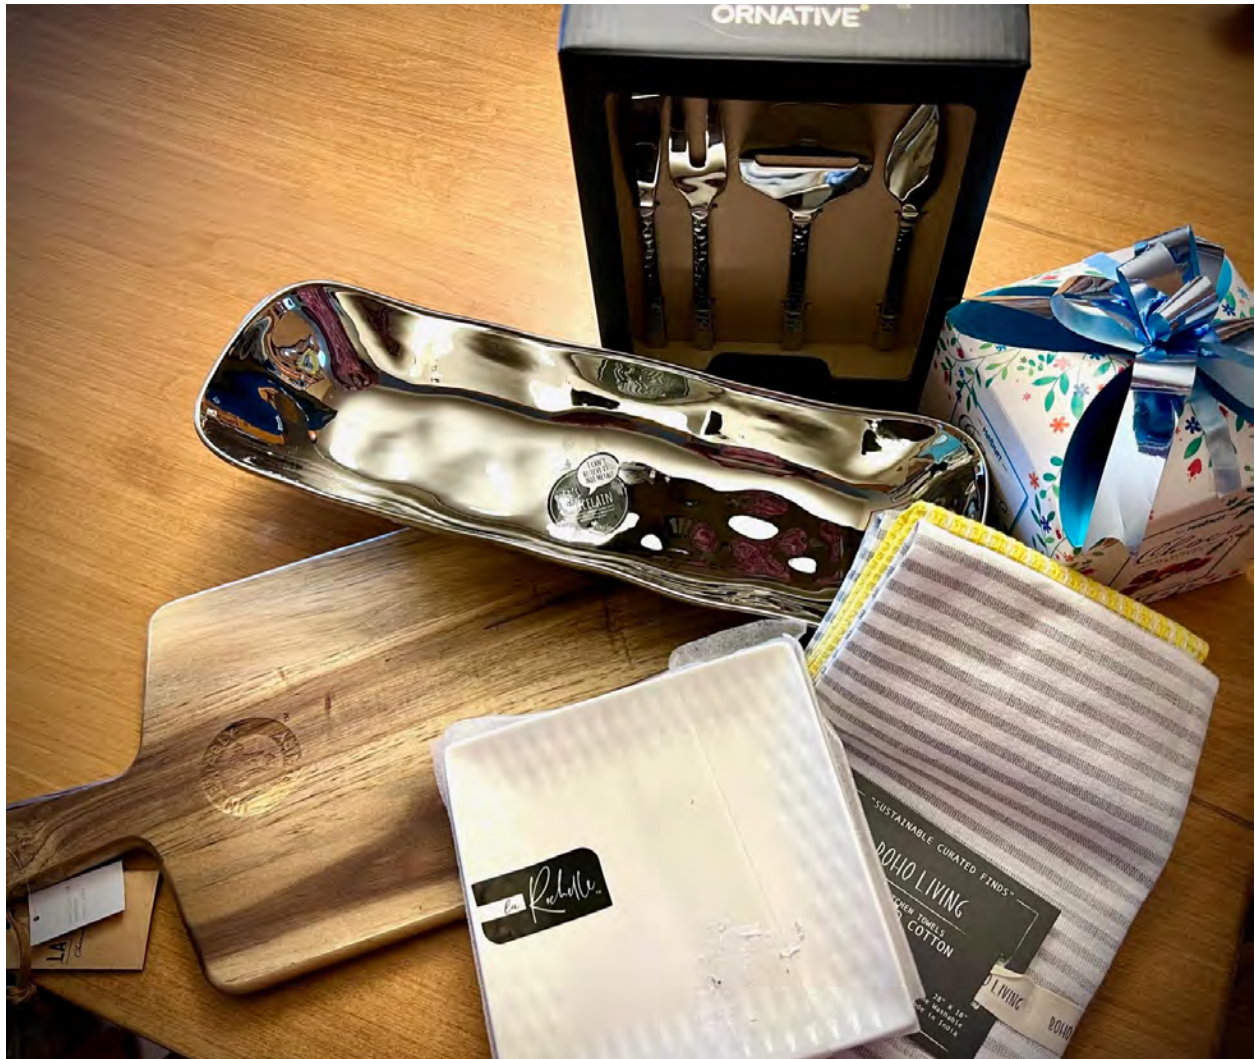

Raffle Item # 1

Kate Spade Set Valued at \$426.95

Set includes: Sadie Crossbody, Pendant and stud jewelry set, & Kate Spade Apple Umbrella

Set provided by WVAND Foundations and Fundraising

Raffle Item # 2

Charcuterie Set Valued at \$75.00

For more information and resources on lactose intolerance, visit Drink-Milk.com.

Donation by the American Dairy Association MIDEAST

Raffle Item # 3

New River Gorge Floral Planter Valued at \$75.00